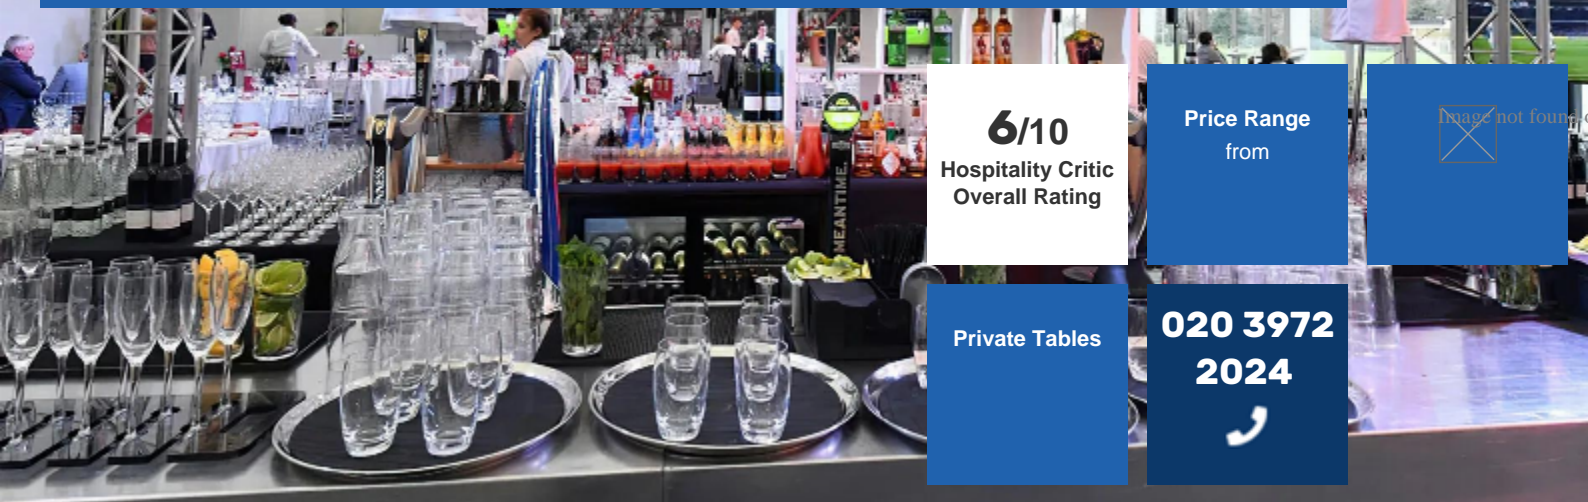

England v Scotland – Guinness Six Nations 2021

Leicester Tigers Hospitality Hospitality Critic Review

Introduction

Leicester Tigers offer a superb Twickenham hospitality package, although it can only be booked by a Club Member or season ticket holder, allowing them to support their Club. This is a quality product with a great atmosphere.

Location

This is a luxurious marquee facility on the beautiful grounds of Kneller Hall (The Royal Military School of Music), which serenely overlooks Twickenham's West Stand, some 500m away.

Facility/Décor

The glass-fronted marquee is decorated to a high standard with a feature bar, lighting rig, stage area and built-in luxury toilets & cloakroom.

Private Tables

Private company tables are available for 8-12 guests, smaller groups will need to share a table.

Admission

The tickets will be given to you courtesy of Leicester Tigers' official club allocation, so they could be situated in any of the four stands.

Catering

The facility opens 3.5 hrs before kick-off. The catering is always of a high standard, which begins with a selection of scrumptious canapés. You will be served a four-course luncheon, followed by a post-match hot supper.

Drinks

There is a complimentary bar, which includes a Champagne reception. The bar includes beers, wines, spirits, and soft drinks. The bar closes 2 hours after the match has ended.

Service

There is a hostess service, which enhances the drinks service.

Entertainment

Prior to lunch, there is a Tigers unique "Bar-Chat", where rugby legends discuss the match ahead. During lunch, you will be entertained again with a pre-match Q&A. As a bonus some of the Players regularly return after the match, to be interviewed on stage.

Audio-Visual

There are large screen monitors in the marquee to keep you in touch with other sporting events.

Car Parking

This is one of the few hospitality packages at Twickenham which provides car parking, passes are available on a 1:4 basis.

Extras

A match programme and a souvenir gift are included for each guest.