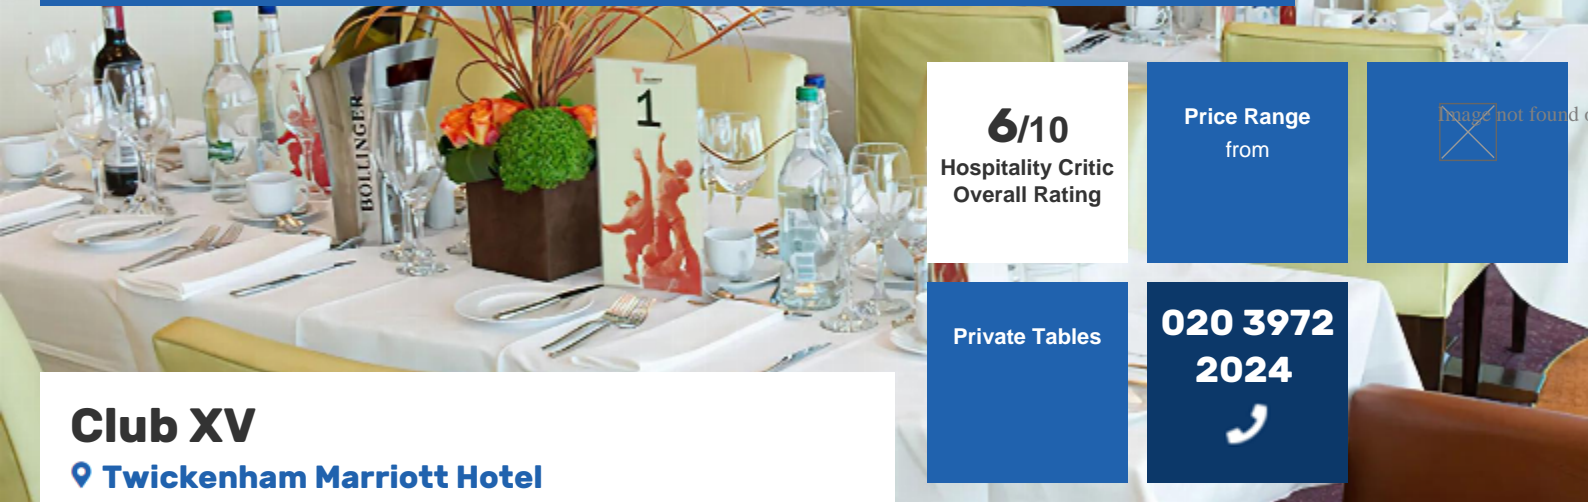

England v France – Guinness Six Nations 2021

6/10
Hospitality Critic
Overall Rating

Price Range
from

Image not found

Private Tables

**020 3972
2024**

Club XV

Twickenham Marriott Hotel

Club XV is located within the Twickenham Marriott Hotel on the South Stand of the stadium; its contemporary feel helps to blend its fine-dining experience with great guest speakers for a day like no other.

Club XV's largest draw perhaps is the chance to dine with an ex-international rugby legend at your table, available if you upgrade to a players table.

Tickets are supplied for the South Stand and are just a few minutes' walk from the hospitality suite.

- Official Seats Together in South Stand
- Celebrity Guest Speakers

- Champagne & Spirits Not Included
- No Car Parking

Package Content

Location

Twickenham Marriott Hotel

Viewing

South Stand (Behind Posts)

Tickets

RFU Official Match Ticket

Private Table/Facility Size

8 to 12 Guests

Reception Drink

Champagne Reception

Bar Inclusions

Complimentary Bar (Beers, Wines & Soft Drinks)

Main Meal

4-Course Menu

Additional Catering

Post-match Afternoon Tea

Guest Speakers

Celebrity Guest Speakers

Audio Visual

Plasma TV screens

Programme

Official Match Programme

Souvenir Gift

Ref Link

Extra Inclusions

Upgrade to Table Hosted by a Rugby Legend (10 to 12 Guests Including Host)